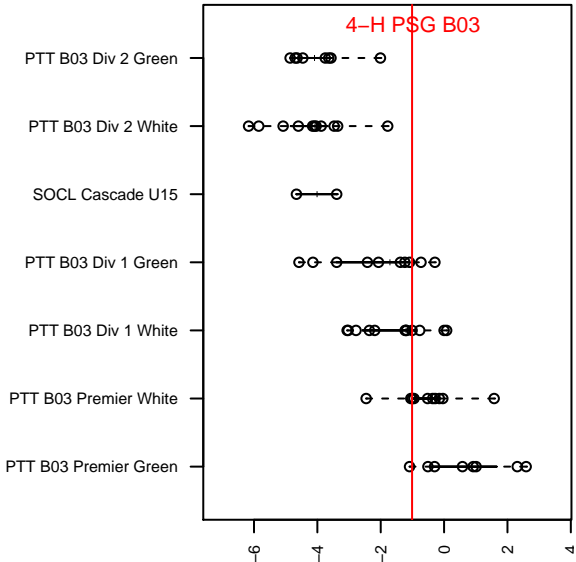

4-H PSG B03

, OR
B03 total strength=1189
attack=7.74 defense=1.92
fall league = PTT B03 Div 1 White
notes= Patrick 2016

alt names used:
4-H 03B PSG Patrick

Venues played:
2016 PTT B03 Division 1 White

**attack and defense variance (black dot)
relative to other teams
and top 10 in region**

**attack and defense rating
relative to others at age
and all opponents in last 13 months**

Performance relative to 13 month average

Performance relative to 13 month average

date	home		away		venue	pred.home	pred.away
2016-11-12	4-H PSG B03	3	FC Portland Red B03	0	2016 PTT B03 Division 1 White	2.01	2.21
2016-11-11	Westside Timbers Copa TS B03	4	4-H PSG B03	5	2016 PTT B03 Division 1 White	1.47	5.70
2016-10-30	WUSC White B03	0	4-H PSG B03	2	2016 PTT B03 Division 1 White	1.15	5.18
2016-10-23	NEU Blue B03	1	4-H PSG B03	3	2016 PTT B03 Division 1 White	1.45	3.06
2016-10-22	PCU White B03	1	4-H PSG B03	9	2016 PTT B03 Division 1 White	1.90	6.37
2016-10-09	Salem Chelsea B03	5	4-H PSG B03	2	2016 PTT B03 Division 1 White	4.94	2.39
2016-10-02	FC West Mercury B03	2	4-H PSG B03	4	2016 PTT B03 Division 1 White	2.82	2.97
2016-10-01	4-H PSG B03	4	Academia Leon B03	4	2016 PTT B03 Division 1 White	4.98	1.81
2016-09-25	GPS Oregon B03	4	4-H PSG B03	3	2016 PTT B03 Division 1 White	1.97	2.43
2016-09-24	4-H PSG B03	1	Southside SC Azul B03	2	2016 PTT B03 Division 1 White	1.83	3.88
2016-09-18	4-H PSG B03	1	Pacific FC United B03	5	2016 PTT B03 Division 1 White	2.52	2.15
2016-09-17	4-H PSG B03	5	Capital FC Timbers Black B03	0	2016 PTT B03 Division 1 White	2.55	2.27